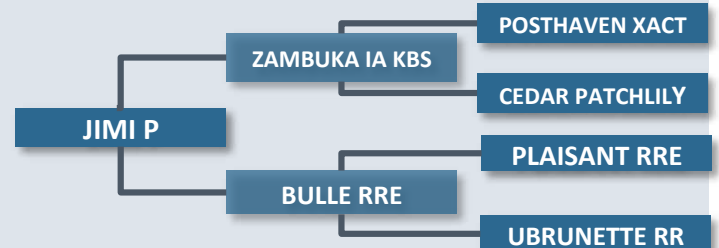

Index mère (BULLE RRE 1932287977)

FN Calving Ease	CR Growth Index	DM Muscle Index	DS Skeletal Index	ISEVR Weaning Index	Alait Milk	IVMAT Maternal Index
106	102	103	101	106	105	109

Père ((ZAMBUKA CFM0212022))