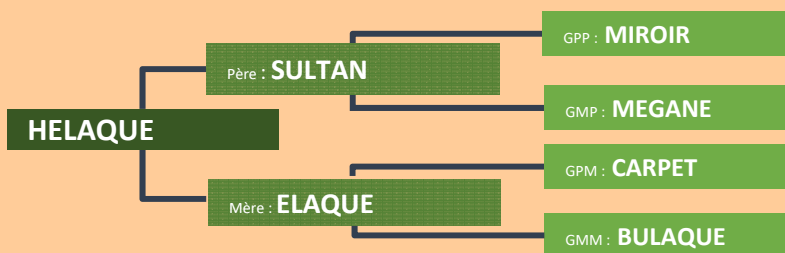

Index

IFNAIS	CR	DM	DS	ISEVR	AVEL	ALAIT	IVMAT
99	97	97	104	96	101	103	98

Gestante de JAFAR pour décembre 2017.

Lignée de GIRESTE. Belle production.

In calf to JAFAR, due to calve in December 2017.

GIRESTE bloodline. Very beautiful production.