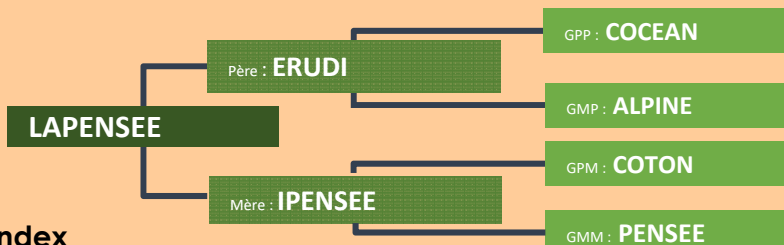

24 LAPENSEE

Propriétaire : Gaec LHISSIER Frères
72140 MONT SAINT JEAN

Date de naissance : 20 / 08 / 2015

N° national : FR 724771 5275