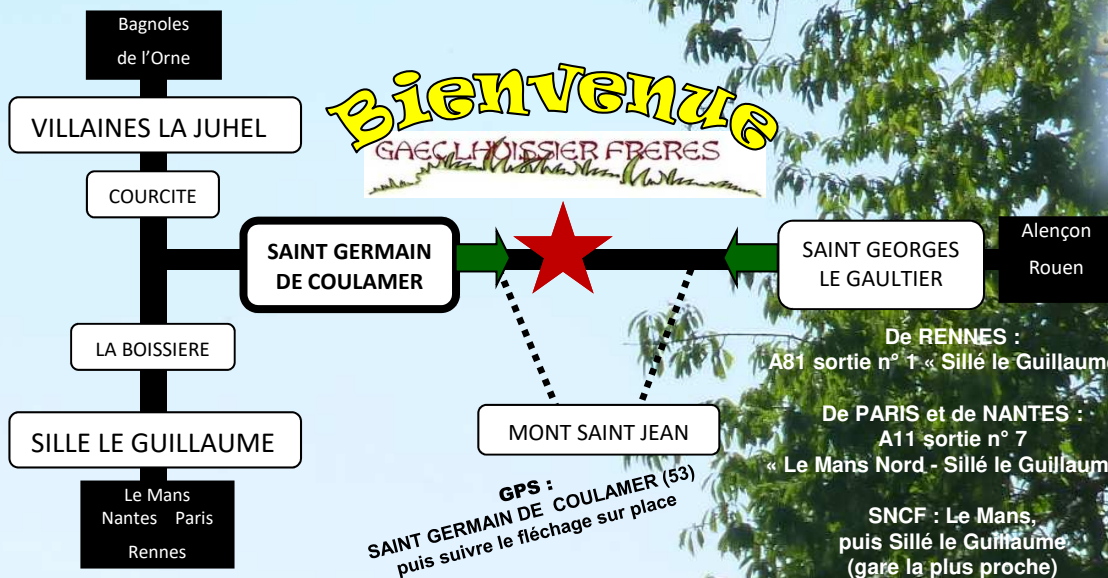

First calves born in Scotland

Vente • Auction sale

Prestige II

Rouge des Prés • Maine-Anjou

**Samedi 16 septembre 2017
Saturday, September 16, 2017**

Chez • By

“Plaisance”

72140 MONT SAINT JEAN - France

Bienvenue ! Welcome ! Willkommen !

Samedi 16 septembre 2017
Saturday, September 16, 2017

10 H 00 :
Opportunity to look
at the cattle
and the herd
with the breeders
or KBS Genetic

12 H 00 :
Lunch break
reserve before