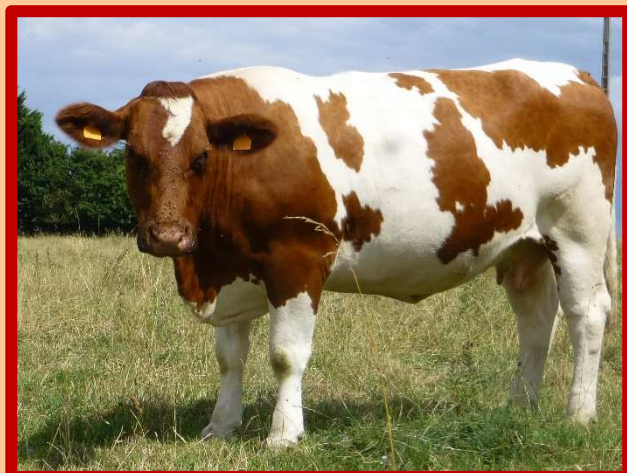

31 HEBICHETTE

Propriétaire : Gaec LHUISSIER Frères
72140 MONT SAINT JEAN

Date de naissance : 19 / 03 / 2012

N° national : FR 724771 2271

Index

IFNAIS	CR	DM	DS	ISEVR	AVEL	ALAIT	IVMAT
100	95	98	99	95	104	101	96

Gestante de GONCOURT pour décembre 2017.

Mère d'un fils RQS.

In calf to GONCOURT, due to calve in December 2017.

Mother of a bull RQS.

32 HELAQUE

Propriétaire : Gaec LHUISSIER Frères
72140 MONT SAINT JEAN

Date de naissance : 01 / 08 / 2012

N° national : FR 724771 2294