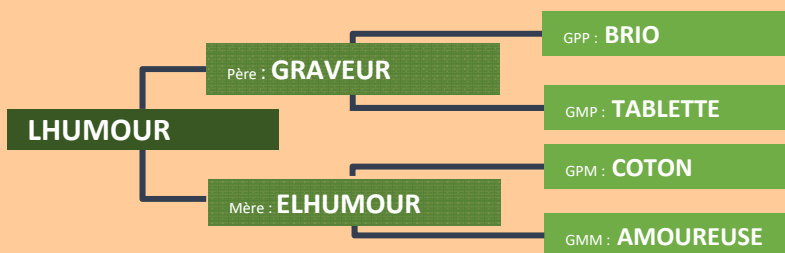

Index

IFNAIS	CR	DM	DS	ISEVR	AVEL	ALAIT	IVMAT
104	99	106	105	104	105	100	107

Gestante de JACKSON (non porteur du gène culard) pour janvier 2018.

Lignée HUMOUR : nombreux mâles en service.

In calf to JACKSON (non carrying the culard gene),
due to calve in January 2018.

HUMOUR bloodline : several sons are bulls.