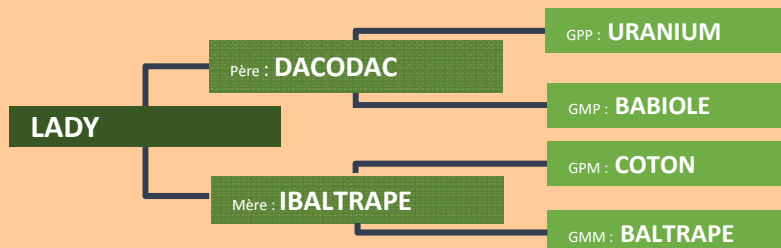

21 LADY

Propriétaire : Gaec LHUISSIER Frères
72140 MONT SAINT JEAN

Date de naissance : 15 / 10 / 2015

N° national : FR 724771 5321