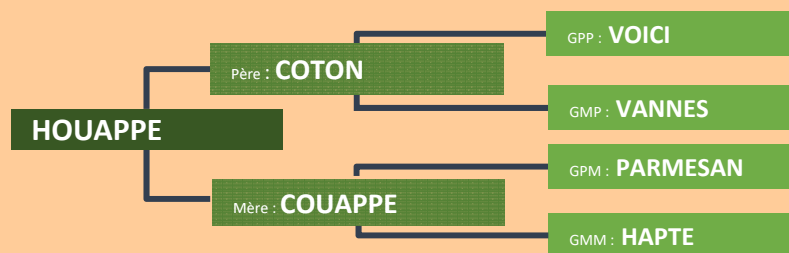

Index

IFNAIS	CR	DM	DS	ISEVR	AVEL	ALAIT	IVMAT
101	97	108	102	101	99	104	106

Gestante de MEDAILLON pour février 2018.

Finesse et élégance. Nombreux mâles en service.

In calf to MEDAILLON, due to calve in February 2018.

Fine and elegant. A lot of sons are bulls.