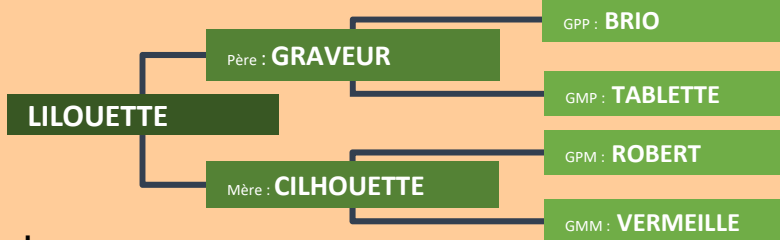

22 LILOUETTE

Propriétaire : Gaec LHISSIER Frères
72140 MONT SAINT JEAN

Date de naissance : 12 / 08 / 2015

N° national : FR 724771 5261

Index

IFNAIS	CR	DM	DS	ISEVR	AVEL	ALAIT	IVMAT
101	100	99	102	101	101	100	103

Gestante de JACKSON (non porteur Mh) pour janvier 2018.

Lignée très harmonieuse, très productive.

In calf to JACKSON (non carrying the culard gene),
due to calve in January 2018.

Very harmonious bloodline, very productive.

23 LHUMOUR

Propriétaire : Gaec LHISSIER Frères
72140 MONT SAINT JEAN

Date de naissance : 24 / 08 / 2015

N° national : FR 724771 5284