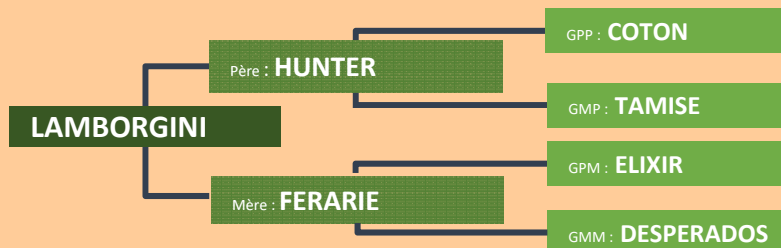

9 LAMBORGINI

Propriétaire : Jean-Gabriel DILE
49290 CHALONNES SUR LOIRE

Date de naissance : 08 / 05 / 2015

N° national : FR 498148 2346