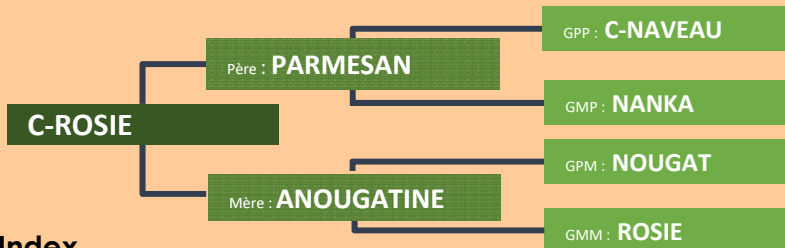

Index

IFNAIS	CR	DM	DS	ISEVR	AVEL	ALAIT	IVMAT
102	102	104	101	106	104	99	106

Gestante de MEDAILLON pour mars 2018.

Embryon elle-même, donneuse d'embryons. Production exemplaire.

Belle descendance de NOUGAT, bien connu en concours.

In calf to MEDAILLON, due to calve in March 2018.

Embryo itself, a donor cow. Exemplary production.

Beautiful descendant of NOUGAT, famous on the show ring.