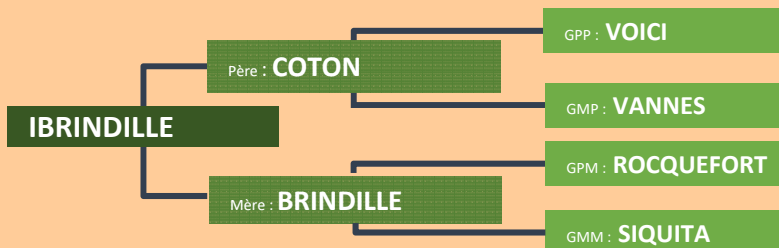

42 IBRINDILLE

Propriétaire : Gaec LHUISSIER Frères
72140 MONT SAINT JEAN

Date de naissance : 12 / 01 / 2013

N° national : FR 724771 3217